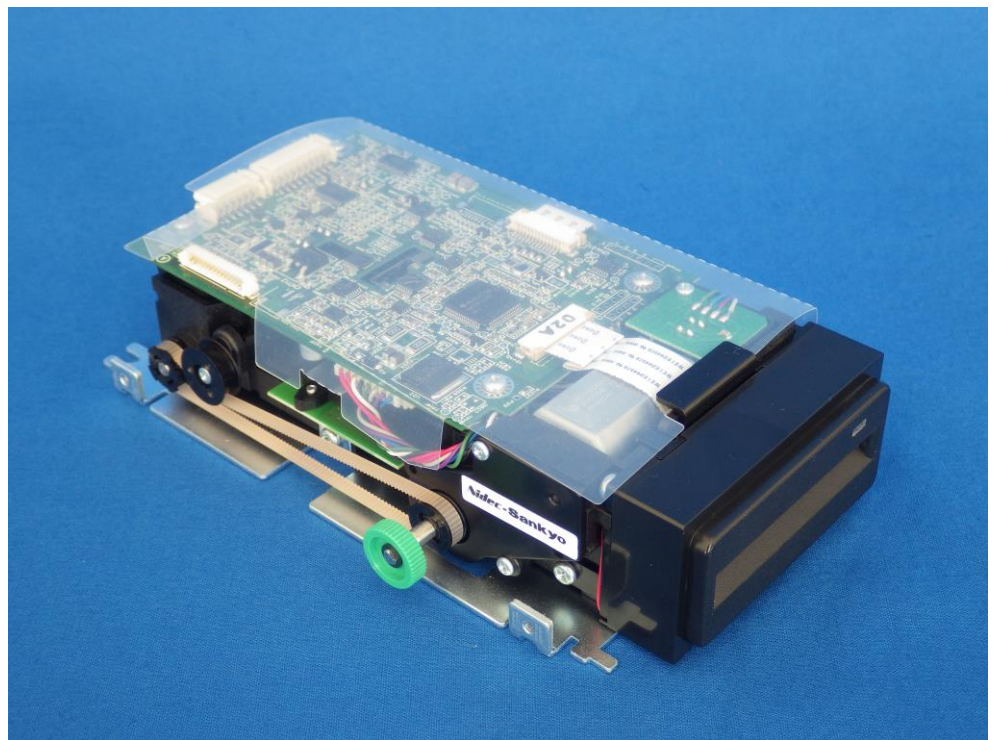

Compact Motorized Card Reader ICT3K7-3R6940

Applications

- ATM/CD
- ID terminals
- Gaming machines

Specification

Magnetic stripe			IC card				Shutter	Interface	Power supply	Dimensions (mm)			Remarks
ISO/IEC 7811			ISO/IEC 7816	Protocol handling	EMV	IC contactless				W	D	H	
Tr. 1	Tr. 2	Tr. 3											
R	R	R	R/W	T=0,1	Level 1 Ver. 4.0 approved	-**	Full	RS232C*	+ 12V DC	97	167	43	Capture function

*USB type : ICT3K7-3R6990, ICT3K7-3R4295 (with contactless)

R : Read only, R/W : Read & Write

**with contactless type : ICT3K7-3R4245